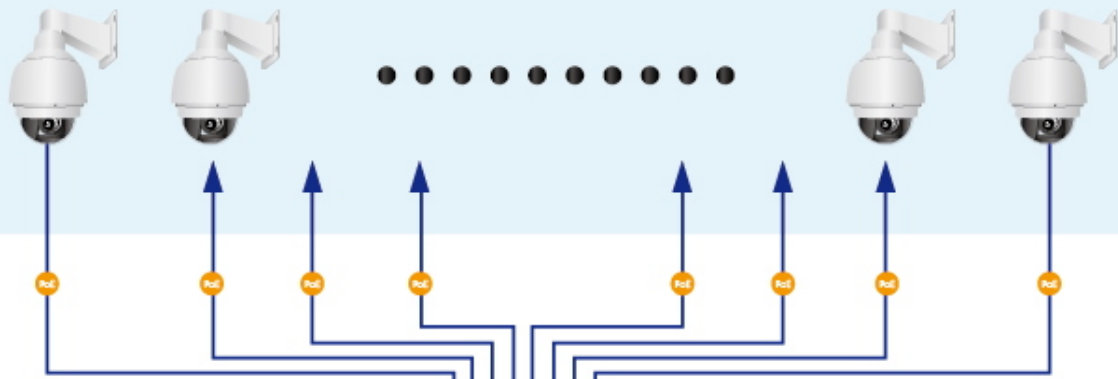

Standard Mode (default)

VLAN Isolation Mode

Extend Mode

PoE PD Alive Check

24 PoE IP Cameras

GSW-2824P

NVR

Gigabit Uplink