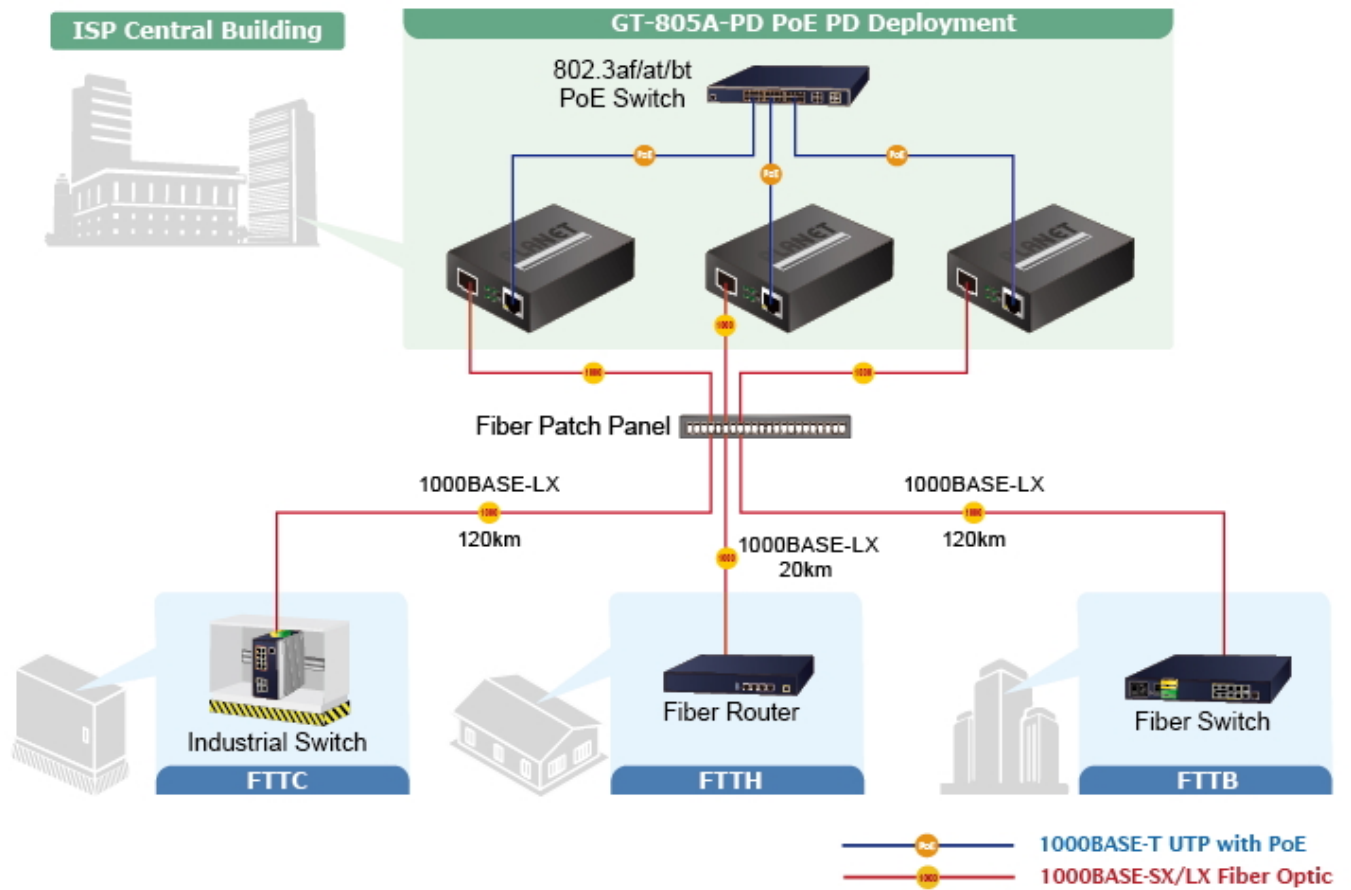

[Datasheet](#)

[Manuál](#)

[Ostatní download](#)