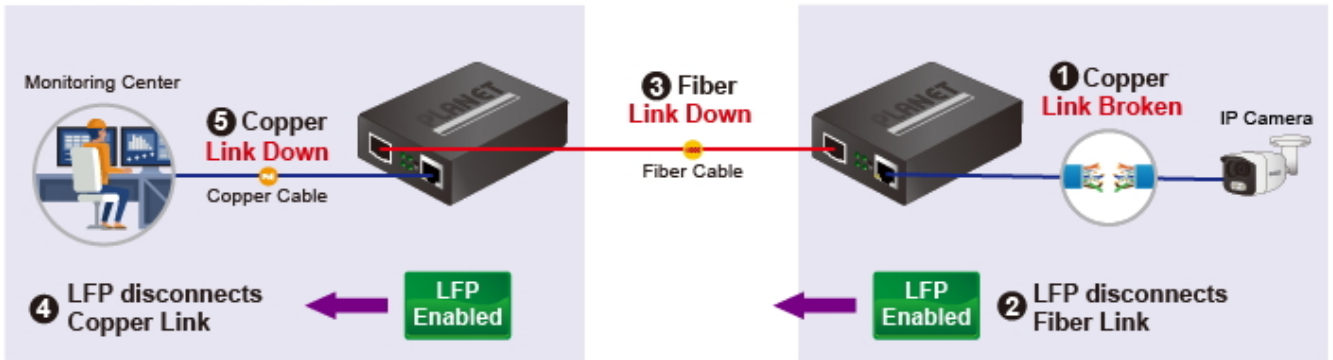

### Optional DC 5V Power Adapter

1000BASE-SX/LX Fiber Optic  
1000BASE-T UTP with PoE

### Remote Link Normal

### Remote Link Broken

- 1000BASE-T UTP
- 1000BASE-T UTP with PoE
- 1000BASE-SX/LX Fiber Optic