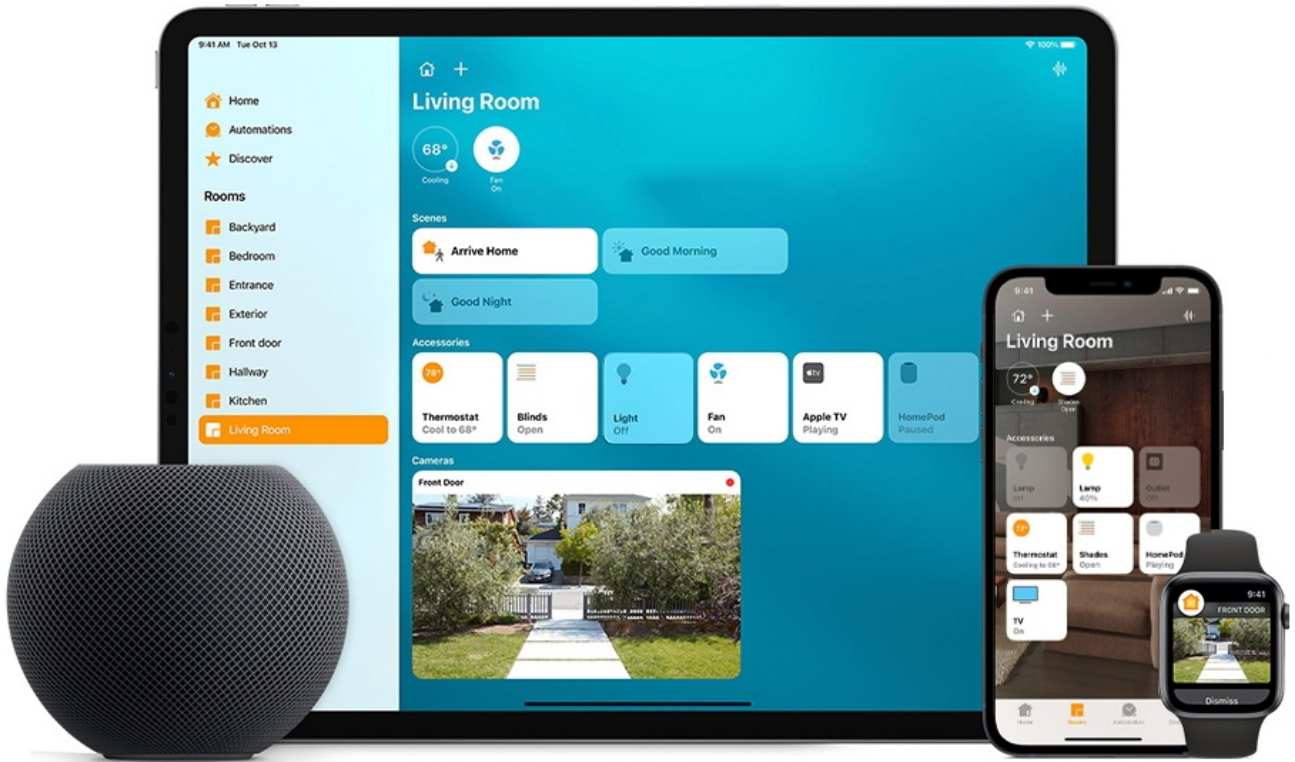

- 50 Color Zones**: Represented by an icon of a ribbon with 50 colored dots.
- Millions of Colors**: Represented by a circular color wheel icon.
- Voice Control**: Represented by a soundwave icon.
- Extra White LEDs**: Represented by an icon of a white LED strip with four white dots.
- No Hub Required**: Represented by a Wi-Fi signal icon.
- Advanced Lighting Effects**: Represented by an icon of a magic wand with stars.
- Set Schedules**: Represented by a calendar icon.
- Two Strips from One Controller**: Represented by an icon of a controller with two cables.
- Easy to Use**: Represented by an icon of a USB plug.

Nastavení vašeho denního programu

Pomocí aplikace Tapo si naplánujete, kdy má světelný pásek svítit jasně a v jakém odstínu, nastavíte požadované efekty a synchronizujete své osvětlení s událostí, kterou právě pořádáte.

50 Color Zones

.....

50 Color Zones

Set the mood with 50 different color zones that can be controlled individually, letting you customize your lighting exactly how you want it.

No Hub Required

Connect to your home's secure Wi-Fi network. No need for a hub or extra equipment.

Hey Siri, turn the light strip on.

Works with
Apple HomeKit