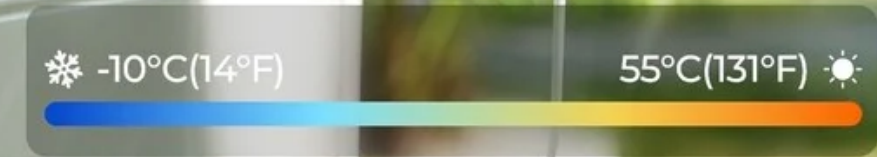

Reolink Duo, Duo 2, Duo 2 LTE, Duo 4G

Reolink Go, Go Plus, Go PT, Go PT Plus

Outdoor Strap Installation

Non-Stop Solar Power Supply

Eco-friendly & Cost-effective

Larger Size, Higher Efficiency

(Max. 960mA, 6W)

More Durable Than You Expect

❄️ -10°C (14°F)

☀️ 55°C (131°F)

Reolink Solar Panel **6W**

365 Days Non-Stop Solar Power Supply

for ALL Reolink Battery-Powered IP Cameras